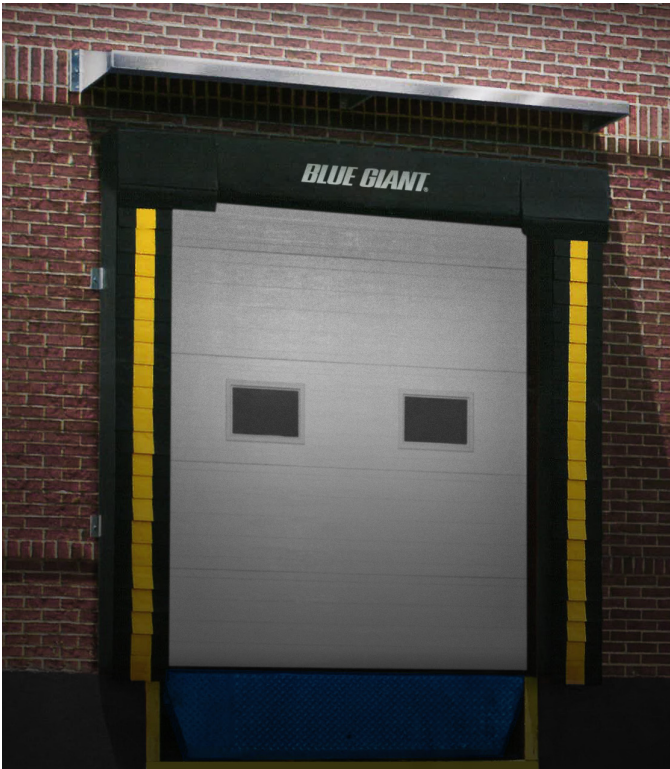

BLUE GIANT®
AFTERMARKET SOLUTIONS

***Protect the loading bay
and exterior doorways from
snow, ice and rain***

**Blue Giant rust-proof
metal canopies will have your
building entrances covered in all
weather conditions.**

Man Door Canopies

Protect employees and visitors by keeping building entrances safe and dry.

Loading Dock Canopies

Make the process of loading and unloading dry and efficient by installing a rust-proof metal canopy over the loading dock door.

Specifications

- Comes with 3" (76 mm) x 3" (76 mm) rain gutter
- 18-gauge galvanized steel
- Three support gussets
- Optional snow load support
- Custom sizes available

Metal Canopies

Man Door Canopies

Protect employees and visitors by keeping building entrances safe and dry.

Part # 70-001811

48" (1,219 mm) wide x 12" (305 mm) rear height x 36" (914 mm) projection

Part # 70-001814

48" (1,219 mm) wide x 12" (305 mm) rear height x 48" (1,219 mm) projection

Loading Dock Canopies

Make the process of loading and unloading dry and efficient by installing a rust-proof metal canopy over the loading dock door.